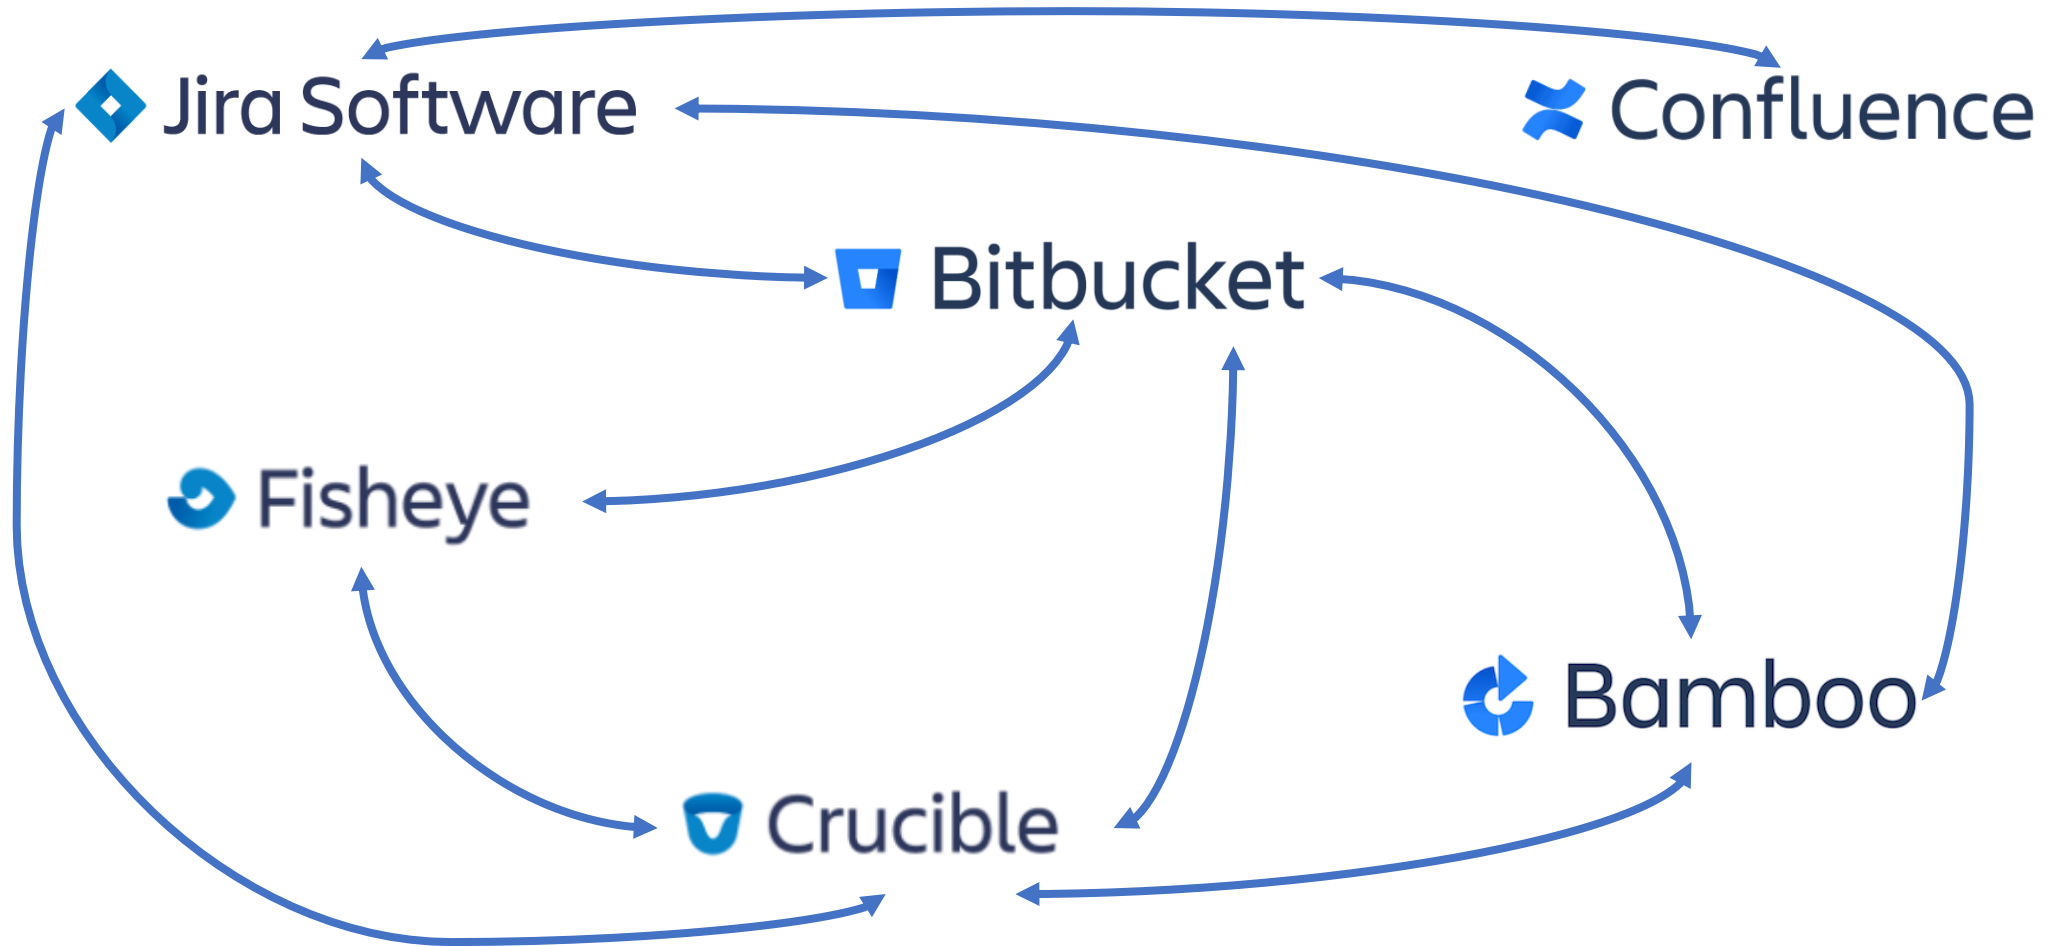

 Fisheye

 Bamboo

 Crucible

ATLASSIAN

Confluence

- ❖ **Project planning**
- ❖ **Product requirements**
- ❖ **Meeting notes, decision register...**
- ❖ **Marketing plan**
- ❖ **Team space, blog...**
- ❖ **Knowledge base**
- ❖ **...**

Jira Software

- ❖ **Agile project management tool**
- ❖ **Scrum, kanban or your own unique board**
- ❖ **From agile boards to reports**
- ❖ **Plan, track and manage agile software development projects**
- ❖ **...**

❖ **FISHEYE** - visualize and report on activity and search for commits, files, revisions, or teammates across SVN, Git, Mercurial, CVS and Perforce

❖ **CRUCIBLE**

- review code
- discuss changes
- share knowledge
- identify defects